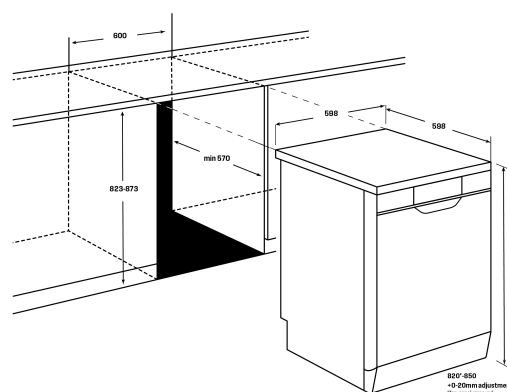

Freestanding Dishwasher

Dimensions

Total height (mm) - 850, Total width (mm) - 598, Total depth (mm) - 598, Height adjustment (mm) - 20